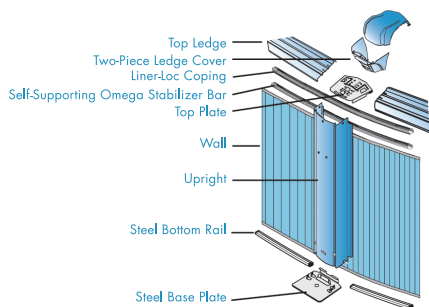

FRAME STRUCTURE